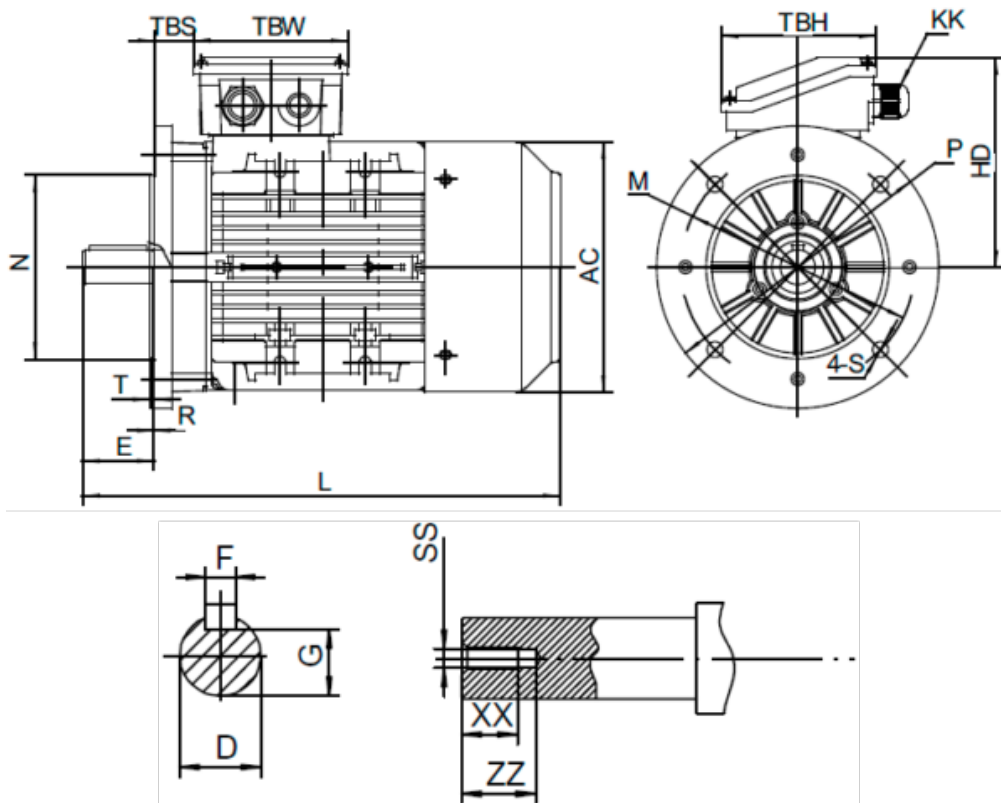

Data Sheet

Article number: 25180110042440

Description: Kleedrive T3A 160M-4 11.0kw 1400 rpm UL/CSA
3x400/690V 50 HZ IP55 B5 Eff=91,4%

Measures

AA = 314	L = 616/660	TBH = 148
AC = Ø314	M = Ø300	TBS = 64
AD = 391	N = Ø250	TBW = 148
D = Ø42	P = Ø350	XX = 36
E = 110	R = 0	ZZ = 45
F = 12	S = Ø19	
G = 37	SS = M16	
HD = 231	T = 5	